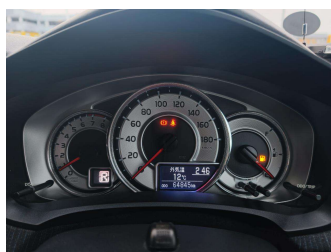

2013 Toyota Corolla Fielder 1.8L S "Aero Tourer"

Purchase Price **\$12,980**

Includes GST
Excludes on-road costs of \$595

Finance may be available on this vehicle. Ask one of our friendly staff for more information.

Gain peace of mind with Mechanical Breakdown Insurance. **Ask us how.**

Top features

- » ABS Braking

Body Style
5 door, Station Wagon

Odometer
64,726 km

Engine
1790 cc

Fuel Type
Petrol

Transmission
Automatic