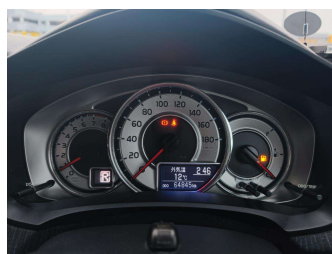

2013 Toyota Corolla Fielder 1.8L S "Aero Tourer"

Purchase Price **\$14,980**

Includes GST
Excludes on-road costs of \$595

Finance may be available on this vehicle. Ask one of our friendly staff for more information.

Gain peace of mind with Mechanical Breakdown Insurance. **Ask us how.**

Top features

- » ABS Braking

Body Style
5 door, Station Wagon

Odometer
64,726 km

Engine
1790 cc

Fuel Type
Petrol

Transmission
Automatic