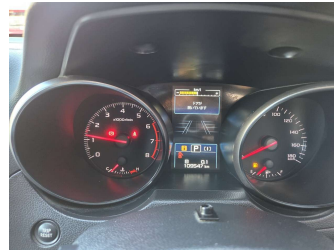

2015 Subaru OUTBACK Eyesight / 4WD

Purchase Price

\$14,980

Includes GST
Excludes on-road costs of \$595

Finance may be available on this vehicle. Ask one of our friendly staff for more information.

Gain peace of mind with Mechanical Breakdown Insurance. **Ask us how.**

Top features

None Listed

Body Style
5 door, SUV / 4x4

Odometer
109,537 km

Engine
2500 cc

Fuel Type
Petrol

Transmission
Automatic, 4WD

Wheels
-