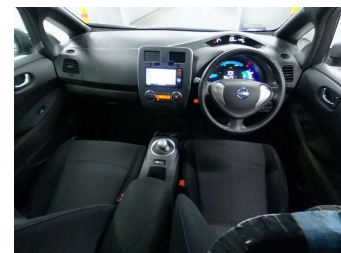

2016 Nissan LEAF S 30KWH

Purchase Price **\$11,980**

Includes GST
Excludes on-road costs of \$595

Finance may be available on this vehicle. Ask one of our friendly staff for more information.

Gain peace of mind with Mechanical Breakdown Insurance. **Ask us how.**

Top features

None Listed

Body Style
Hatchback

Odometer
45,000 km

Engine
0 cc, Electric

Fuel Type
Electricity

Transmission
Automatic

Wheels
-

VIN
-

Interior
-

Safety
-

Reg No.

-

Ext Colour

Grey

History