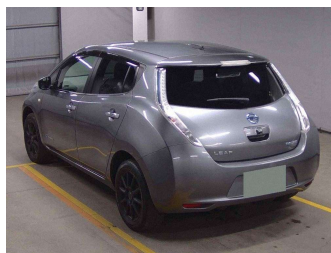

2016 Nissan LEAF S 30KWH

Purchase Price **\$11,980**

Includes GST
Excludes on-road costs of \$595

Finance may be available on this vehicle. Ask one of our friendly staff for more information.

Gain peace of mind with Mechanical Breakdown Insurance. **Ask us how.**

Top features

None Listed

Body Style
Hatchback

Odometer
45,000 km

Engine
0 cc, Electric

Fuel Type
Electricity

Transmission
Automatic

Wheels
-

VIN
-

Interior
-

Safety
-

Reg No.

-

Ext Colour

Grey

History