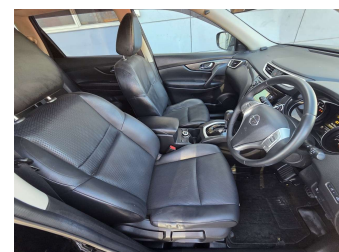

2016 Nissan X-TRAIL 4WD 20X 7SEATER

Purchase Price

\$14,980

Includes GST
Excludes on-road costs of \$595

Finance may be available on this vehicle. Ask one of our friendly staff for more information.

Gain peace of mind with Mechanical Breakdown Insurance. **Ask us how.**

Top features

None Listed

Body Style
5 door, SUV / 4x4

Odometer
116,000 km

Engine
2000 cc

Fuel Type
Petrol

Transmission
Automatic, 4WD

Wheels
-