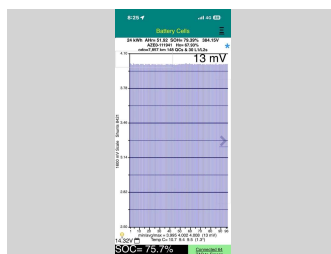

2014 Nissan LEAF S

Purchase Price **$12,980**
Includes GST
Excludes on-road costs of $595

Finance may be available on this vehicle. Ask one of our friendly staff for more information.

Gain peace of mind with Mechanical Breakdown Insurance. **Ask us how.**

Top features
None Listed

Body Style
Hatchback

Odometer
8,000 km

Engine
0 cc

Fuel Type
Electricity

Transmission
Automatic

Wheels
-

VIN
-

Interior
-

Safety
-

Reg No.

-

Ext Colour
Silver

History

-

Seats

-

CO2 Emissions

-

Energy Economy

-

Stock ID: 1757

Lucky Motors Christchurch | Phone 021 270 0168 | Email sales.chc@luckymotors.co.nz
372 Moorhouse Avenue, Sydenham, Christchurch 8011, New Zealand
www.luckymotors.co.nz