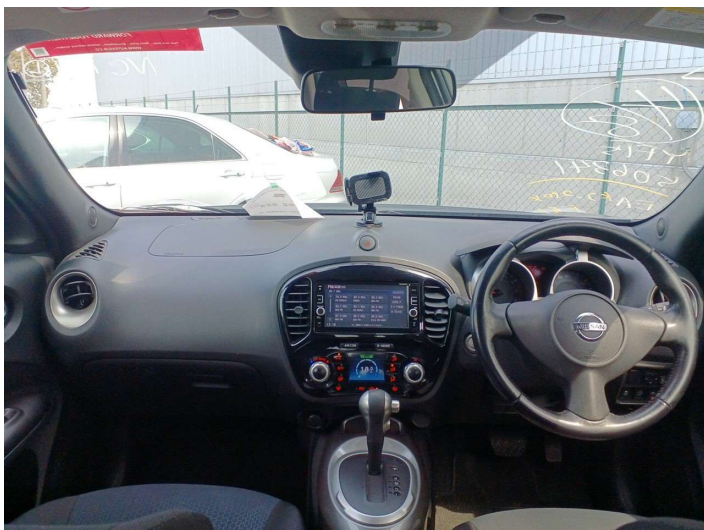

2016 Nissan JUKE

Purchase Price **POA**
Includes GST, Registration & Licensing

Finance may be available on this vehicle. Ask one of our friendly staff for more information.

Gain peace of mind with Mechanical Breakdown Insurance. **Ask us how.**

Top features
None Listed

Body Style

-

Odometer

87,508 km

Engine

1490 cc

Fuel Type

Petrol

Transmission

-

Wheels

-

VIN

-

Interior

-

Safety

-

Reg No.

-

Ext Colour

-

History

-

Seats

-

CO2 Emissions

-

Energy Economy

-

Stock ID: 1732

Lucky Motors Christchurch | Phone 021 270 0168 | Email sales.chc@luckymotors.co.nz
372 Moorhouse Avenue, Sydenham, Christchurch 8011, New Zealand
www.luckymotors.co.nz