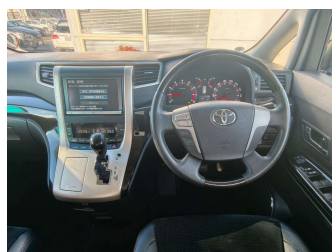

2013 Toyota VELLFIRE 2.4Z GOLDEN EYES

Purchase Price

\$15,980

Includes GST
Excludes on-road costs of \$595

Finance may be available on this vehicle. Ask one of our friendly staff for more information.

Gain peace of mind with Mechanical Breakdown Insurance. **Ask us how.**

Top features

None Listed

Body Style
5 door, People Movers

Odometer
112,000 km

Engine
2400 cc

Fuel Type
-

Transmission
Automatic

Wheels
-