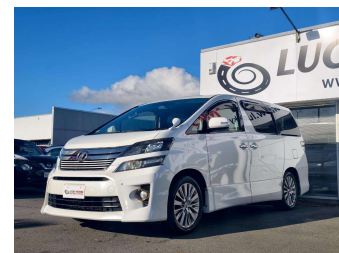

2013 Toyota VELLFIRE 2.4Z GOLDEN EYES

Purchase Price

\$15,980

Includes GST
Excludes on-road costs of \$595

Finance may be available on this vehicle. Ask one of our friendly staff for more information.

Gain peace of mind with Mechanical Breakdown Insurance. **Ask us how.**

Top features

None Listed

Body Style
5 door, People Movers

Odometer
112,000 km

Engine
2400 cc

Fuel Type
-

Transmission
Automatic

Wheels
-