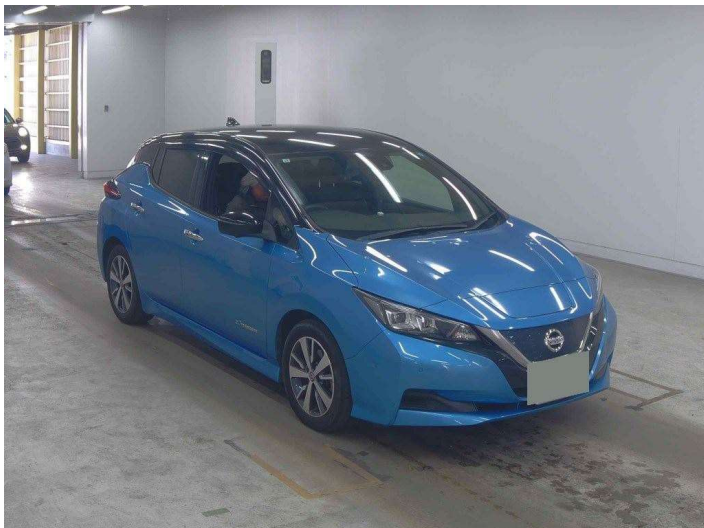

# 2021 Nissan LEAF X

**Purchase Price** **\$24,480**

Includes GST  
Excludes on-road costs of \$595

Finance may be available on this vehicle. Ask one of our friendly staff for more information.

Gain peace of mind with Mechanical Breakdown Insurance. **Ask us how.**

**Top features**

» VTEC

Body Style  
**Hatchback**

Odometer  
**66,000 km**

Engine  
**0 cc**

Fuel Type  
**Electricity**

Transmission  
**Automatic**

Wheels  
-

VIN  
-

Interior  
-

Safety  
-

Reg No.

-

Ext Colour

**Blue**

History