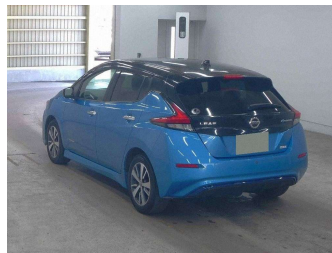

# 2021 Nissan LEAF X

**Purchase Price** **\$24,480**

Includes GST  
Excludes on-road costs of \$595

Finance may be available on this vehicle. Ask one of our friendly staff for more information.

Gain peace of mind with Mechanical Breakdown Insurance. **Ask us how.**

**Top features**

» VTEC

Body Style  
**Hatchback**

Odometer  
**66,000 km**

Engine  
**0 cc**

Fuel Type  
**Electricity**

Transmission  
**Automatic**

Wheels  
-