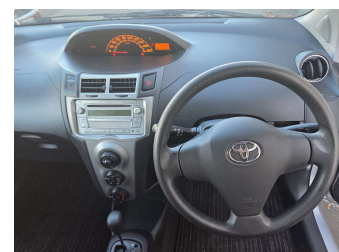

2008 Toyota Vitz Push Start

Purchase Price

\$6,980

Includes GST
Excludes on-road costs of \$295

Finance may be available on this vehicle. Ask one of our friendly staff for more information.

Gain peace of mind with Mechanical Breakdown Insurance. **Ask us how.**

Top features

» ABS Braking

Body Style

5 door, Hatchback

Odometer

131,361 km

Engine

1290 cc

Fuel Type

Petrol

Transmission

Automatic

Wheels

-

VIN

7AT0H63EX20054237