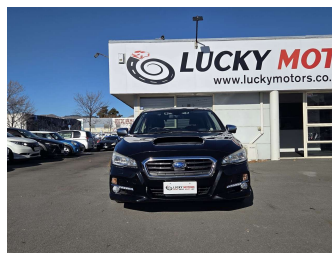

2016 Subaru LEVORG 2.0GT EYESIGHT 4WD

Purchase Price **POA**
Includes GST, Registration & Licensing

Finance may be available on this vehicle. Ask one of our friendly staff for more information.

Gain peace of mind with Mechanical Breakdown Insurance. **Ask us how.**

Top features

- » ABS Braking
- » Air Conditioning
- » Cruise Control

Body Style	5 door, Station Wagon	Reg No.	-
Odometer	107,000 km	Ext Colour	Black
Engine	2000 cc	History	-
Fuel Type	Petrol	Seats	5 seats
Transmission	Automatic, 4WD	CO2 Emissions	-
Wheels	-	Energy Economy	-
VIN	-		
Interior	Black		
Safety	-		