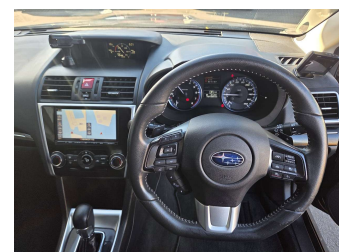

2016 Subaru LEVORG 2.0GT EYESIGHT 4WD

Purchase Price **POA**
Includes GST, Registration & Licensing

Finance may be available on this vehicle. Ask one of our friendly staff for more information.

Gain peace of mind with Mechanical Breakdown Insurance. **Ask us how.**

Top features

- » ABS Braking
- » Air Conditioning
- » Cruise Control

Body Style	5 door, Station Wagon	Reg No.	-
Odometer	107,000 km	Ext Colour	Black
Engine	2000 cc	History	-
Fuel Type	Petrol	Seats	5 seats
Transmission	Automatic, 4WD	CO2 Emissions	-
Wheels	-	Energy Economy	-
VIN	-		
Interior	Black		
Safety	-		