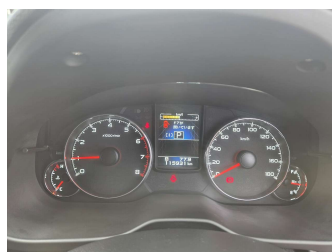

2012 Subaru LEGACY TOURING WAGON 4WD 2.5I

Purchase Price **\$10,980**

Includes GST
Excludes on-road costs of \$595

Finance may be available on this vehicle. Ask one of our friendly staff for more information.

Gain peace of mind with Mechanical Breakdown Insurance. **Ask us how.**

- Top features**
- » ABS Braking
 - » Car Alarm
 - » Cruise Control
 - » Electric Mirrors

Body Style	5 door, Station Wagon	Reg No.	-
Odometer	116,000 km	Ext Colour	NAVYBLUE
Engine	2500 cc	History	-
Fuel Type	Petrol	Seats	-
Transmission	Automatic, 4WD	CO2 Emissions	-
Wheels	-	Energy Economy	☆☆☆☆☆☆
VIN	7AT0GF0BX26006765	Annual fuel cost not available	
Interior	Black	Energy Consumption unknown.	
Safety		Stock ID: 1679	
	<small>Based on 2025 UCSR rating for 09-14 models</small>		