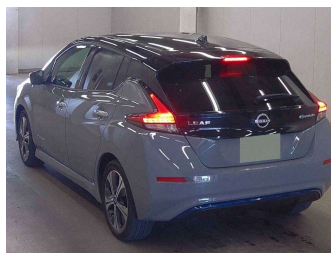

2022 Nissan LEAF G

Purchase Price **\$25,480**

Includes GST
Excludes on-road costs of \$595

Finance may be available on this vehicle. Ask one of our friendly staff for more information.

Gain peace of mind with Mechanical Breakdown Insurance. **Ask us how.**

Top features

None Listed

Body Style
Hatchback

Odometer
23,000 km

Engine
0 cc

Fuel Type
Electricity

Transmission
Automatic

Wheels
-

VIN
-

Interior
-

Safety
-

Reg No.

-

Ext Colour
Grey

History

-