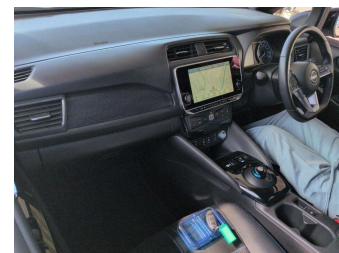

2022 Nissan LEAF G

Purchase Price **\$25,480**

Includes GST
Excludes on-road costs of \$595

Finance may be available on this vehicle. Ask one of our friendly staff for more information.

Gain peace of mind with Mechanical Breakdown Insurance. **Ask us how.**

VIN
-

Interior
-

Safety
-

Reg No.

-

Ext Colour
Grey

History

-