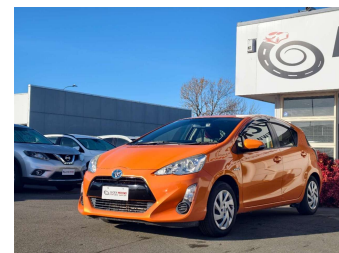

2015 Toyota Aqua Hybrid / Push Start

Purchase Price **\$11,480**

Includes GST
Excludes on-road costs of \$595

Finance may be available on this vehicle. Ask one of our friendly staff for more information.

Body Style
5 door, Hatchback

Odometer
107,000 km

Engine
1500 cc, Hybrid

Fuel Type
Hybrid Petrol

Transmission
Automatic

Wheels
-

VIN
7AT0H65YX26416489

Interior
RED