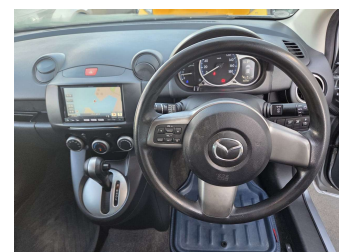

2013 Mazda Demio 13- SKYACTIVE

Purchase Price **POA**
Includes GST, Registration & Licensing

Finance may be available on this vehicle. Ask one of our friendly staff for more information.

Gain peace of mind with Mechanical Breakdown Insurance. **Ask us how.**

Top features

- » ABS Braking

Body Style	5 door, Hatchback	Reg No.	-
Odometer	96,000 km	Ext Colour	Silver
Engine	1300 cc	History	-
Fuel Type	Petrol	Seats	-
Transmission	Automatic	CO2 Emissions	-
Wheels	-	Energy Economy	☆☆☆☆☆☆
VIN	-	Annual fuel cost not available	
Interior	Black	Energy Consumption unknown.	
Safety		Stock ID: 1730	
	Based on 2025 UCSR rating for 07-14 models		