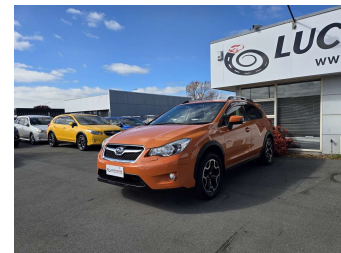

2015 Subaru XV 2.0I-L EYESIGHT4WD

Purchase Price

\$11,980

Includes GST
Excludes on-road costs of \$595

Finance may be available on this vehicle. Ask one of our friendly staff for more information.

Gain peace of mind with Mechanical Breakdown Insurance. **Ask us how.**

Top features

- » ABS Braking
- » Car Alarm
- » Cruise Control
- » Electric Mirrors
- » Fog Lights

Body Style

5 door, SUV / 4x4

Odometer

147,000 km

Engine

2000 cc

Fuel Type

Petrol

Transmission

Automatic, 4WD

Wheels

-

VIN

7AT0GF1XX26094777