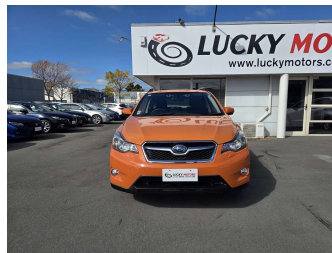

2015 Subaru XV 2.0I-L EYESIGHT4WD

Purchase Price

\$11,980

Includes GST
Excludes on-road costs of \$595

Finance may be available on this vehicle. Ask one of our friendly staff for more information.

Gain peace of mind with Mechanical Breakdown Insurance. **Ask us how.**

Top features

- » ABS Braking
- » Car Alarm
- » Cruise Control
- » Electric Mirrors
- » Fog Lights

Body Style

5 door, SUV / 4x4

Odometer

147,000 km

Engine

2000 cc

Fuel Type

Petrol

Transmission

Automatic, 4WD

Wheels

-

VIN

7AT0GF1XX26094777