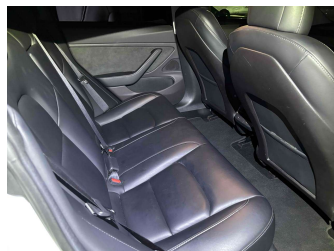

2019 Tesla MODEL 3 STANDARD RANGE PLUS

Purchase Price **$39,980**

Includes GST
Excludes on-road costs of $595

Finance may be available on this vehicle. Ask one of our friendly staff for more information.

Gain peace of mind with Mechanical Breakdown Insurance. **Ask us how.**

Top features

None Listed

Body Style
Hatchback

Odometer
37,000 km

Engine
0 cc, Electric

Fuel Type
Electricity

Transmission
Automatic

Wheels
-

VIN
-

Interior
-

Safety
-

Reg No.

-

Ext Colour

White

History

-

Seats

-

CO2 Emissions

-

Energy Economy

-

Stock ID: 1716

Lucky Motors Christchurch | Phone 021 270 0168 | Email sales.chc@luckymotors.co.nz
372 Moorhouse Avenue, Sydenham, Christchurch 8011, New Zealand
www.luckymotors.co.nz