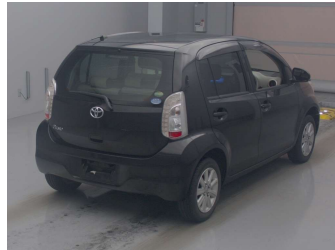

2015 Toyota PASSO PLUSHANA G PACKAGE

Purchase Price **\$7,980**

Includes GST
Excludes on-road costs of \$595

Finance may be available on this vehicle. Ask one of our friendly staff for more information.

Gain peace of mind with Mechanical Breakdown Insurance. **Ask us how.**

Top features

None Listed

Body Style
Hatchback

Odometer
118,000 km

Engine
1000 cc

Fuel Type
Petrol

Transmission
Automatic

Wheels
-

VIN
7AT0H650X26238314

Interior
-

Safety

Based on 2025 VSRR rating

Reg No.

-

Ext Colour

Black