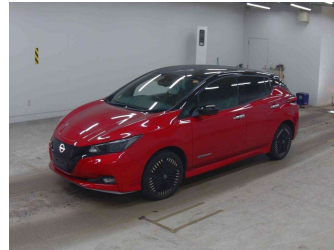

2023 Nissan LEAF E G

Purchase Price **\$35,980**

Includes GST
Excludes on-road costs of \$595

Finance may be available on this vehicle. Ask one of our friendly staff for more information.

Gain peace of mind with Mechanical Breakdown Insurance. **Ask us how.**

Top features

None Listed

Body Style
Hatchback

Odometer
37,000 km

Engine
0 cc

Fuel Type
Electricity

Transmission
Automatic

Wheels
-

VIN
-

Interior
-

Safety
-

Reg No.

-

Ext Colour

Red

History