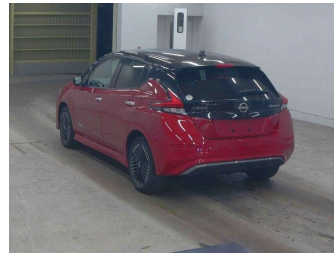

2023 Nissan LEAF E G

Purchase Price **\$35,980**

Includes GST
Excludes on-road costs of \$595

Finance may be available on this vehicle. Ask one of our friendly staff for more information.

Gain peace of mind with Mechanical Breakdown Insurance. **Ask us how.**

Top features

None Listed

Body Style
Hatchback

Odometer
37,000 km

Engine
0 cc

Fuel Type
Electricity

Transmission
Automatic

Wheels
-

VIN
-

Interior
-

Safety
-

Reg No.

-

Ext Colour

Red

History