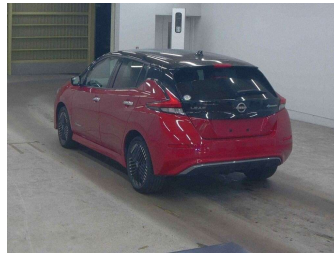

# 2023 Nissan LEAF E G

**Purchase Price** **\$35,980**

Includes GST  
Excludes on-road costs of \$595

Finance may be available on this vehicle. Ask one of our friendly staff for more information.

Gain peace of mind with Mechanical Breakdown Insurance. **Ask us how.**

**Top features**

None Listed

Body Style  
**Hatchback**

Odometer  
**37,000 km**

Engine  
**0 cc**

Fuel Type  
**Electricity**

Transmission  
**Automatic**

Wheels  
-

VIN  
-

Interior  
-

Safety  
-

Reg No.  
-

Ext Colour  
**Red**

History  
-

Seats  
-

CO2 Emissions  
-