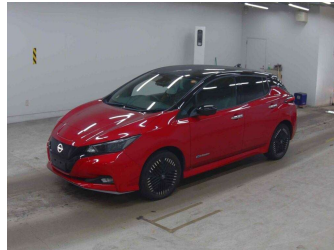

# 2023 Nissan LEAF E G

**Purchase Price** **\$35,980**

Includes GST  
Excludes on-road costs of \$595

Finance may be available on this vehicle. Ask one of our friendly staff for more information.

Gain peace of mind with Mechanical Breakdown Insurance. **Ask us how.**

**Top features**

None Listed

Body Style  
**Hatchback**

Odometer  
**37,000 km**

Engine  
**0 cc**

Fuel Type  
**Electricity**

Transmission  
**Automatic**

Wheels  
-

VIN  
-

Interior  
-

Safety  
-

Reg No.  
-

Ext Colour  
**Red**

History  
-

Seats  
-

CO2 Emissions  
-