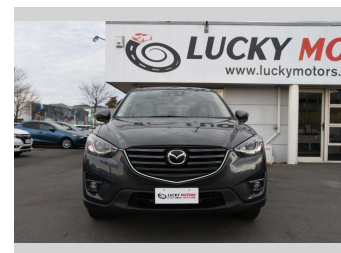

2015 Mazda CX-5 20S PROACTIVE Face lift

Purchase Price **\$17,480**

Includes GST
Excludes on-road costs of \$595

Finance may be available on this vehicle. Ask one of our friendly staff for more information.

Gain peace of mind with Mechanical Breakdown Insurance. **Ask us how.**

Top features

None Listed

Body Style
-

Odometer
105,000 km

Engine
2000 cc

Fuel Type
Petrol

Transmission
Automatic

Wheels
-

VIN
-

Interior
-

Safety
-

Reg No.
-

Ext Colour
Grey

History
-

Seats
-