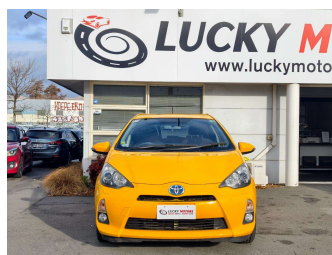

2012 Toyota Aqua Hybrid / Push Start

Purchase Price **\$8,980**

Includes GST
Excludes on-road costs of \$595

Finance may be available on this vehicle. Ask one of our friendly staff for more information.

Gain peace of mind with Mechanical Breakdown Insurance. **Ask us how.**

Top features

None Listed

Body Style
Hatchback

Odometer
134,490 km

Engine
1500 cc, Hybrid Petrol

Fuel Type
Hybrid Petrol

Transmission
Automatic

Wheels
-