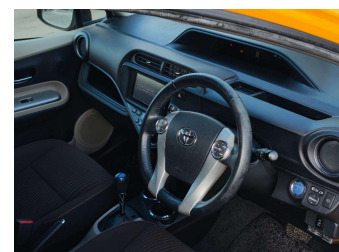

2012 Toyota Aqua Hybrid / Push Start

Purchase Price **\$8,980**

Includes GST
Excludes on-road costs of \$595

Finance may be available on this vehicle. Ask one of our friendly staff for more information.

Gain peace of mind with Mechanical Breakdown Insurance. **Ask us how.**