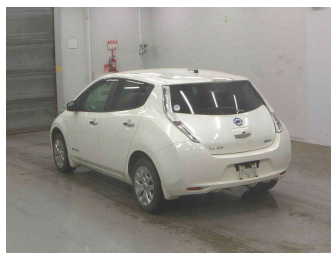

# 2017 Nissan LEAF X 24KWH

**Purchase Price** **\$10,980**  
Includes GST  
 Excludes on-road costs of \$595

Finance may be available on this vehicle. Ask one of our friendly staff for more information.

Gain peace of mind with Mechanical Breakdown Insurance. **Ask us how.**

**Top features**  
 None Listed

Body Style  
**Hatchback**

Odometer  
**69,000 km**

Engine  
**0 cc**

Fuel Type  
**Electricity**

Transmission  
**Automatic**