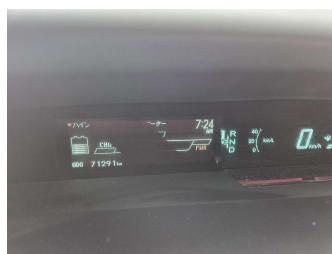

2013 Toyota Prius G TOURINGSELECTION

Purchase Price **$12,980**

Includes GST
Excludes on-road costs of $595

Finance may be available on this vehicle. Ask one of our friendly staff for more information.

Gain peace of mind with Mechanical Breakdown Insurance. **Ask us how.**

Top features

- » ABS Braking
- » Cruise Control

Body Style
5 door, Hatchback

Odometer
71,000 km

Engine
1800 cc, Hybrid

Fuel Type
Hybrid Petrol

Transmission
Automatic

Wheels
-

VIN
7AT0H637X26628406

Interior
Black, Cloth

Safety

Based on 2025 UCSR rating for 09-16 models

Reg No.

-

Ext Colour
PEARL

History

-

Seats
5 seats

CO2 Emissions
★★★★☆
98 grams/km

Energy Economy
★★★★☆

Annual fuel cost of $1,650
4.2L per 100km

Cost per year is an estimate based on petrol price of $2.80 per litre and an average distance of 14000 km. Emissions and Energy Economy figures standardised to 3P WLTP.

Stock ID: 1710

Lucky Motors Christchurch | Phone 021 270 0168 | Email sales.chc@luckymotors.co.nz
372 Moorhouse Avenue, Sydenham, Christchurch 8011, New Zealand
www.luckymotors.co.nz