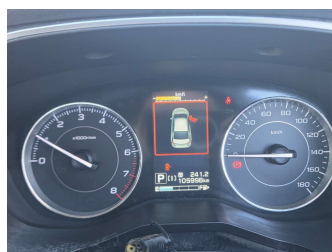

2017 Subaru Impreza SPORTS 2.0I-S EYESIGHT 4WD

Purchase Price **\$12,980**

Includes GST
Excludes on-road costs of \$595

Finance may be available on this vehicle. Ask one of our friendly staff for more information.

Body Style
5 door, Hatchback

Odometer
106,000 km

Engine
2000 cc

Fuel Type
Petrol

Transmission
Automatic, 4WD

Wheels
-

VIN
7AT0GF09X26006347

Interior
Black, Cloth