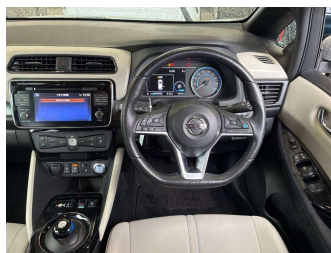

# 2018 Nissan LEAF G

**Purchase Price** **\$20,980**  
Includes GST  
 Excludes on-road costs of \$595

Finance may be available on this vehicle. Ask one of our friendly staff for more information.

Gain peace of mind with Mechanical Breakdown Insurance. **Ask us how.**

**Top features**  
 None Listed

Body Style  
**Hatchback**

Odometer  
**56,000 km**

Engine  
**0 cc, Electric**

Fuel Type  
**Electricity**

Transmission  
**Automatic**

Wheels  
 -

VIN  
 -

Interior  
 -

Safety  
 -

Reg No.

-

Ext Colour

**Silver**

History

-