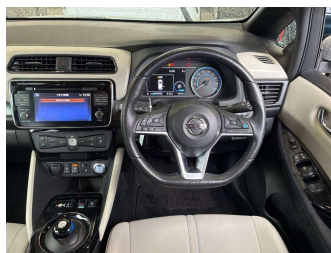

# 2018 Nissan LEAF G

**Purchase Price** **\$20,980**  
Includes GST  
Excludes on-road costs of \$595

Finance may be available on this vehicle. Ask one of our friendly staff for more information.

Gain peace of mind with Mechanical Breakdown Insurance. **Ask us how.**

**Top features**  
None Listed

Body Style  
**Hatchback**

Odometer  
**56,000 km**

Engine  
**0 cc, Electric**

Fuel Type  
**Electricity**

Transmission  
**Automatic**

Wheels  
-

VIN  
-

Interior  
-

Safety  
-

Reg No.

-

Ext Colour  
**Silver**

History

-

Seats