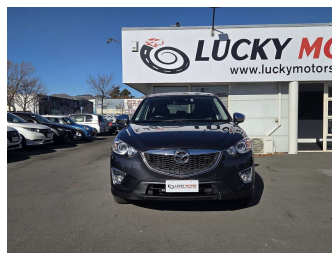

2013 Mazda CX-5 20S L PACKAGE

Purchase Price **\$16,980**

Includes GST
Excludes on-road costs of \$595

Finance may be available on this vehicle. Ask one of our friendly staff for more information.

Gain peace of mind with Mechanical Breakdown Insurance. **Ask us how.**

- Top features**
- » ABS Braking
 - » Air Conditioning
 - » CD Player
 - » Central Locking
 - » Climate Control
 - » Cruise Control
 - » Heated Seats
 - » Reversing Camera

Body Style
5 door, SUV

Odometer
77,000 km

Engine
2000 cc

Fuel Type
Petrol

Transmission
Automatic

Wheels
-

VIN
KEEFW-112065

Interior
Black

Safety

Based on 2025 UCSR rating for 12-17 models