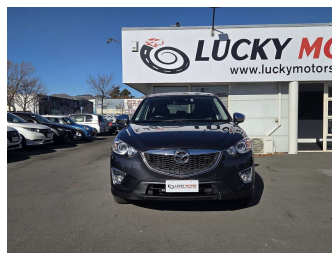

2013 Mazda CX-5 20S L PACKAGE

Purchase Price **POA**
Includes GST, Registration & Licensing

Finance may be available on this vehicle. Ask one of our friendly staff for more information.

Gain peace of mind with Mechanical Breakdown Insurance. **Ask us how.**

1. **Top features**
2. » ABS Braking
   - » Air Conditioning
   - » CD Player
   - » Central Locking
   - » Climate Control
   - » Cruise Control
   - » Heated Seats
   - » Reversing Camera

Body Style
5 door, SUV

Odometer
77,000 km

Engine
2000 cc

Fuel Type
Petrol

Transmission
Automatic

Wheels
-

VIN
-

Interior
Black

Safety

Based on 2025 UCSR rating for 12-17 models

Reg No.

-

Ext Colour
Grey

History

-

Seats

-

CO2 Emissions

-

Energy Economy

☆☆☆☆☆☆

Annual fuel cost not available

Energy Consumption unknown.

Stock ID: 1740

Lucky Motors Christchurch | Phone 021 270 0168 | Email sales.chc@luckymotors.co.nz
372 Moorhouse Avenue, Sydenham, Christchurch 8011, New Zealand
www.luckymotors.co.nz